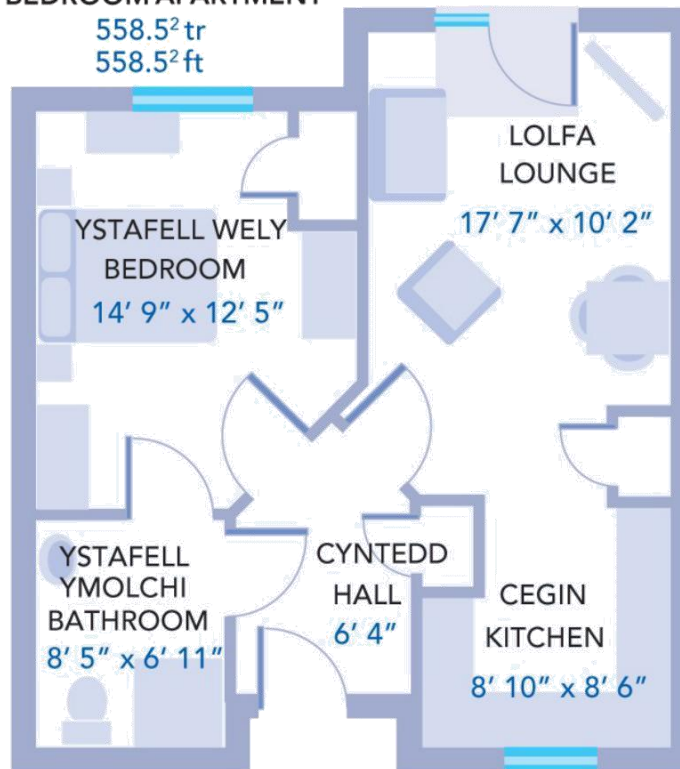

Cymdeithas Tai

Clwyd Alyn

Housing Association

**FFLAT 1 YSTAFELL WELY
1 BEDROOM APARTMENT**

558.5² tr
558.5² ft

**FFLAT 2 YSTAFELL WELY
2 BEDROOM APARTMENT**

739.0² tr
739.0² ft