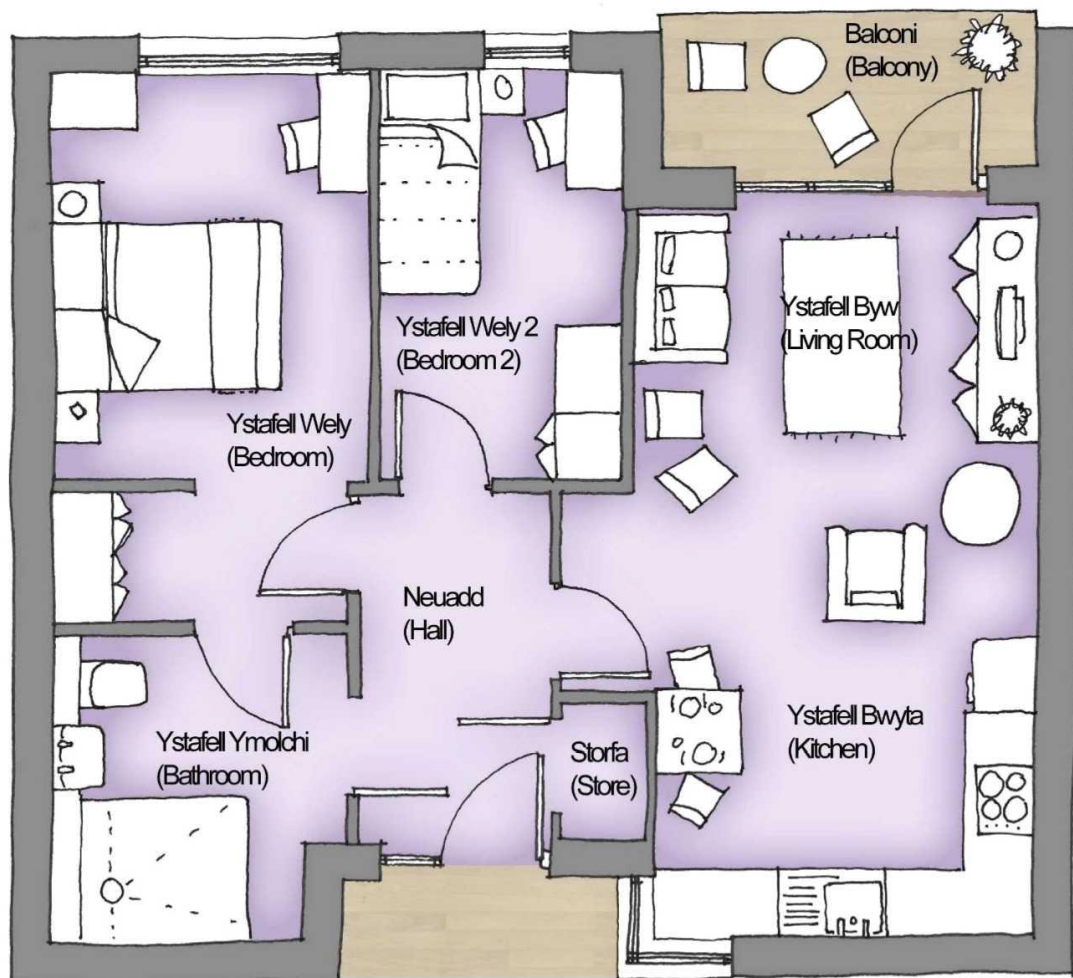

Cynllun o fflat nodweddiadol 50sqm<sup>2</sup>  
1Gwely 2Berson  
(Typical 1Bed 2Person flat layout 50sqm<sup>2</sup>)

Cynllun o fflat nodweddiadol 65sqm<sup>2</sup>  
2Gwely 3Berson  
(Typical 2Bed 3Person flat layout 65sqm<sup>2</sup>)