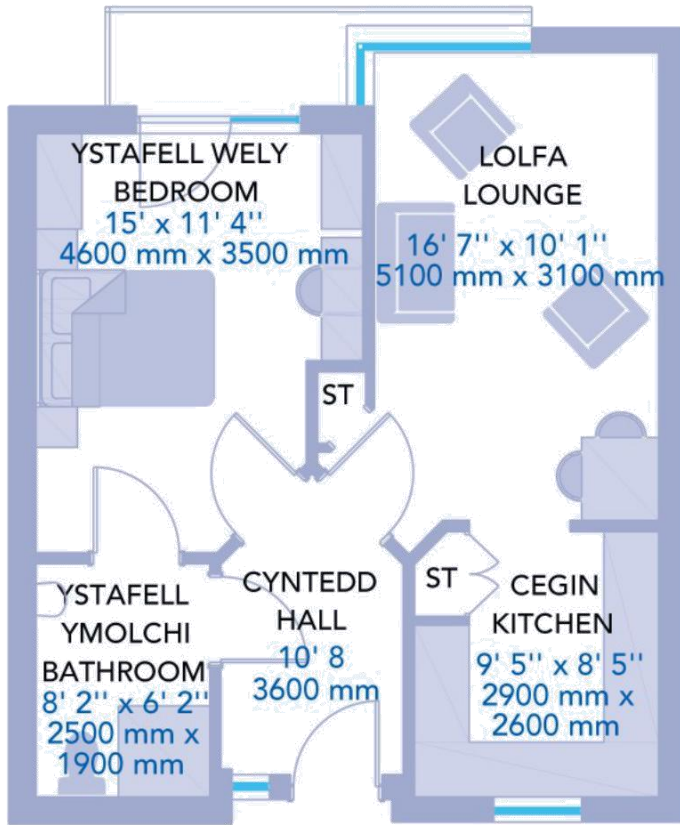

FFLAT 1 YSTAFELL WELY 559.2² tr
 1 BEDROOM APARTMENT 559.2² ft

Cymdeithas Tai
Clwyd Alyn
 Housing Association

FFLAT 2 YSTAFELL WELY 727.6² tr
 1 BEDROOM APARTMENT 727.6² ft